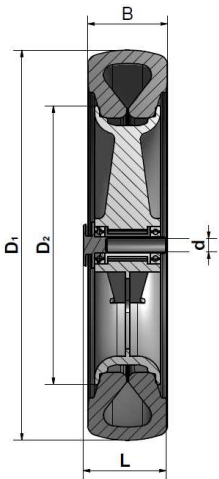

X0304

Art. No.	 Diameter D1	 Diameter D2	 Tyre width B	 Hub length L	 Axial dimension d	Tyre tread	Fastener	 Load capacity	Ball bearing
X0304-205/265/70	265 mm	205 mm	70 mm	65 mm	10 mm	rain-tyre	spring cap	50 kg	X
X0304-235/295/60	295 mm	235 mm	60 mm	51 mm	10 mm	rain-tyre	spring cap	50 kg	X

Colour - rim: silver (standard), special colours on request.
Colour - tyre: black (standard), special colours on request.
Colour - fastener: silver (standard), special colours on request.

Material - rim: PP
Material - tyre: EVA
Material - fastener: PA 6.6 / PP