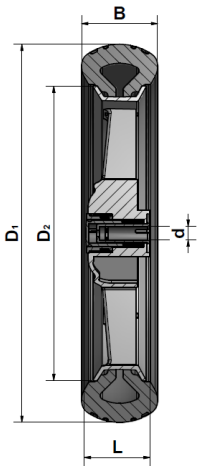

X0701

Art. No.	 Diameter D1	 Diameter D2	 Tyre width B	 Hub length L	 Axial dimension d	Tyre tread	Fastener	 Load capacity
X0701-218/280/56	280 mm	218 mm	56 mm	54 mm	10 mm	blade profile	push button	50 kg
X0701-218/280/50	280 mm	218 mm	50 mm	54 mm	10 mm	T-profile 1	push button	50 kg

Colour - rim: blue or silver (standard), special colours on request.

Colour - tyre: black (standard), special colours on request.

Colour - fastener: black (standard), special colours on request.

Material - rim: PP

Material - tyre: EVA

Material - fastener: PA 6.6

Alternative tyre treads:

T-profile 1

Alternative tyre treads on request.