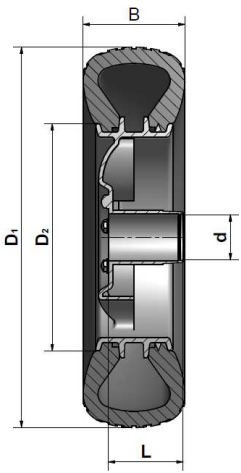

X0501

Art. No.	 Diameter D1	 Diameter D2	 Tyre width B	 Hub length L	 Axial dimension d	Tyre tread	Fastener	 Load capacity	Ball bearing
X0501-155/240/70	240 mm	155 mm	70 mm	55 mm	10 mm	LKW-Design	cap with spring	50 kg	X

Colour - rim: silver (standard), special colours on request.
Colour - tyre: black (standard), special colours on request.
Colour - fastener: silver (standard), special colours on request.

Material - rim: PP
Material - tyre: EVA
Material - fastener: PA 6.6