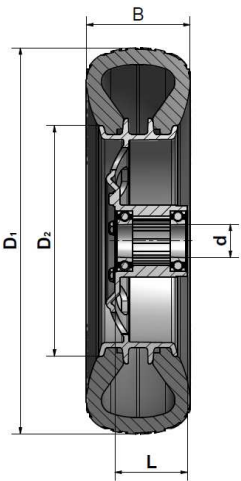

X0801

Art. No.	 Diameter D1	 Diameter D2	 Tyre width B	 Hub length L	 Axial dimension d	Tyre tread	Fastener	 Load capacity	Ball bearing
X0801-160/260/70	260 mm	160 mm	70 mm	50 mm	20 mm	LKW-Design	---	50 kg	X

Colour - rim: red (standard), special colours on request.
Colour - tyre: black (standard), special colours on request.

Material - rim: PP
Material - tyre: EVA